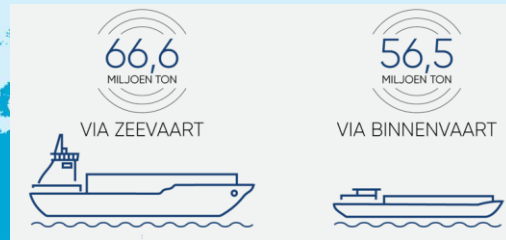

North

Together.
Smarter. **Sea**

Port

North Sea Port: de toegangspoort tot Europa

European
Commission

A EUROPEAN STRATEGY
FOR PLASTICS
IN A CIRCULAR ECONOMY

2030-2050

Bron: CE Delft, <https://www.ce.nl/publicaties/2021/biobased-plastics-in-a-circular-economy>

North Sea Port

Initiatieven in North Sea Port

- Haalbaarheidsstudie 'circular feedstock plant - 250,000 ton afvalplastic/jaar' als prioriteit binnen 'Roadmap towards a climate neutral industry in the Delta region (CE Delft, 2018)'
- PolyStyreneLoop recycling project (EU LIFE-project), klaar om demo-plant te ontwikkelen (ICL IP Terneuzen, 2018)
- Bio Base Europe Pilot Plant & Training Center
- Plasticity project