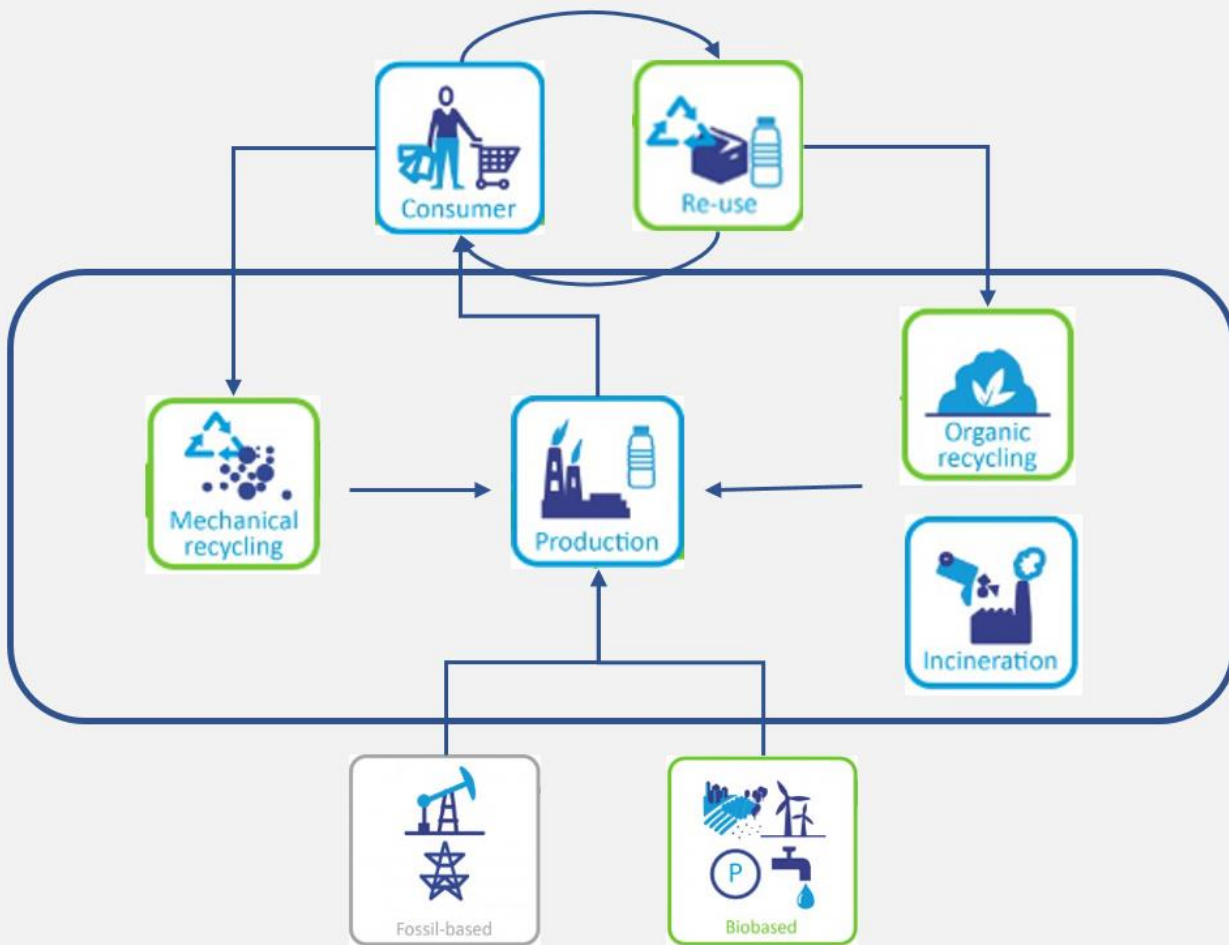

North

Together.
Smarter. **Sea**

Port

North Sea Port: de toegangspoort tot Europa

European
Commission

A EUROPEAN STRATEGY
FOR PLASTICS
IN A CIRCULAR ECONOMY

2030-2050

Bron: CE Delft, <https://www.ce.nl/publicaties/2021/biobased-plastics-in-a-circular-economy>

North Sea Port

Initiatieven in North Sea Port

- Haalbaarheidsstudie 'circular feedstock plant - 250,000 ton afvalplastic/jaar' als prioriteit binnen 'Roadmap towards a climate neutral industry in the Delta region (CE Delft, 2018)'
- PolyStyreneLoop recycling project (EU LIFE-project), klaar om demo-plant te ontwikkelen (ICL IP Terneuzen, 2018)
- Bio Base Europe Pilot Plant & Training Center
- Plasticity project