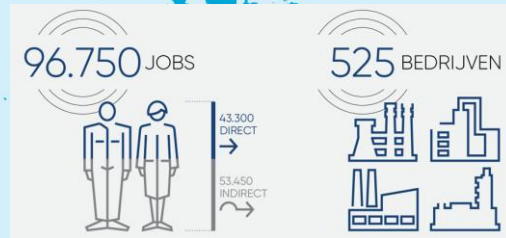

North

Together.
Smarter. **Sea**

Port

North Sea Port: de toegangspoort tot Europa

European
Commission

A EUROPEAN STRATEGY
FOR PLASTICS
IN A CIRCULAR ECONOMY

2030-2050

Bron: CE Delft, <https://www.ce.nl/publicaties/2021/biobased-plastics-in-a-circular-economy>