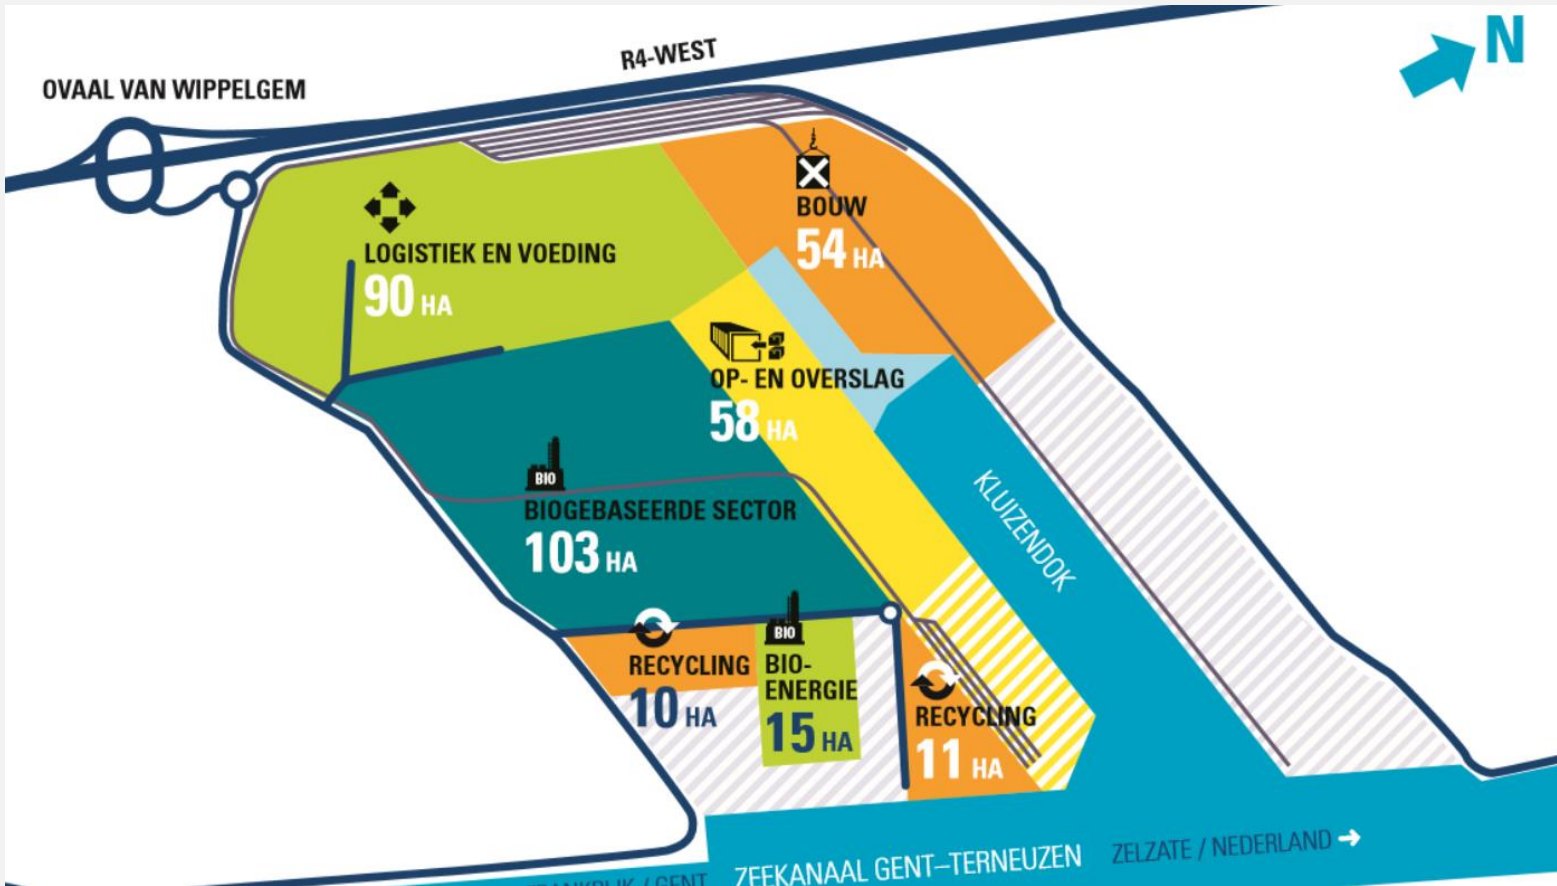

North

Together.
Smarter. **Sea**

Port

North Sea Port: de toegangspoort tot Europa

European
Commission

A EUROPEAN STRATEGY
FOR PLASTICS
IN A CIRCULAR ECONOMY

2030-2050

Bron: CE Delft, <https://www.ce.nl/publicaties/2021/biobased-plastics-in-a-circular-economy>

North Sea Port

Initiatieven in North Sea Port

- Haalbaarheidsstudie 'circular feedstock plant - 250,000 ton afvalplastic/jaar' als prioriteit binnen 'Roadmap towards a climate neutral industry in the Delta region (CE Delft, 2018)'
- PolyStyreneLoop recycling project (EU LIFE-project), klaar om demo-plant te ontwikkelen (ICL IP Terneuzen, 2018)
- Bio Base Europe Pilot Plant & Training Center
- Plasticity project