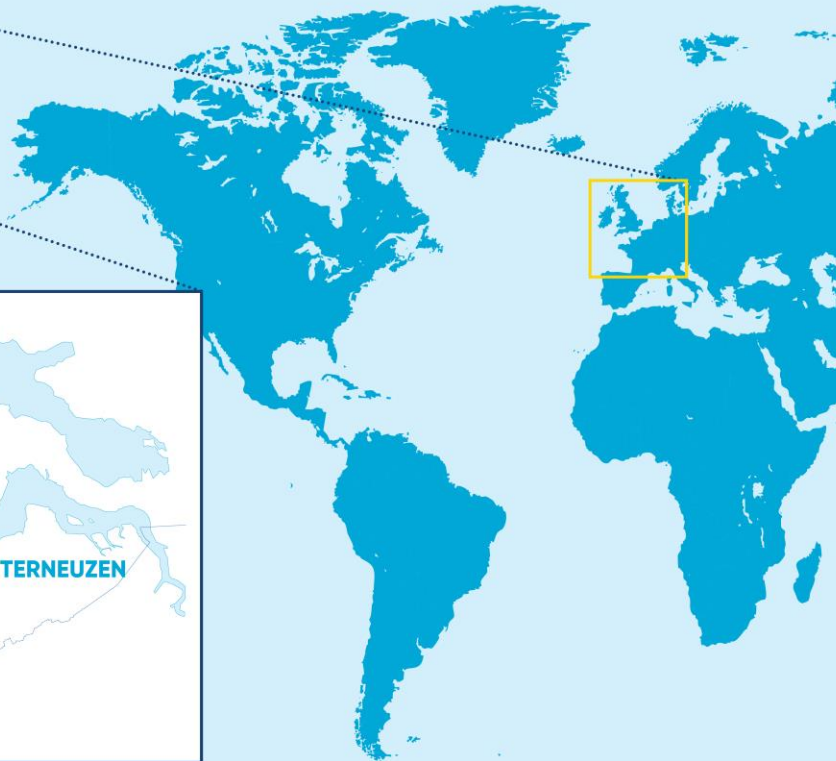

North

Together.
Smarter. **Sea**

Port

North Sea Port: de toegangspoort tot Europa

European
Commission

A EUROPEAN STRATEGY
FOR PLASTICS
IN A CIRCULAR ECONOMY

2030-2050

Bron: CE Delft, <https://www.ce.nl/publicaties/2021/biobased-plastics-in-a-circular-economy>

North Sea Port

Initiatieven in North Sea Port

- Haalbaarheidsstudie 'circular feedstock plant - 250,000 ton afvalplastic/jaar' als prioriteit binnen 'Roadmap towards a climate neutral industry in the Delta region (CE Delft, 2018)'
- PolyStyreneLoop recycling project (EU LIFE-project), klaar om demo-plant te ontwikkelen (ICL IP Terneuzen, 2018)
- Bio Base Europe Pilot Plant & Training Center
- Plasticity project