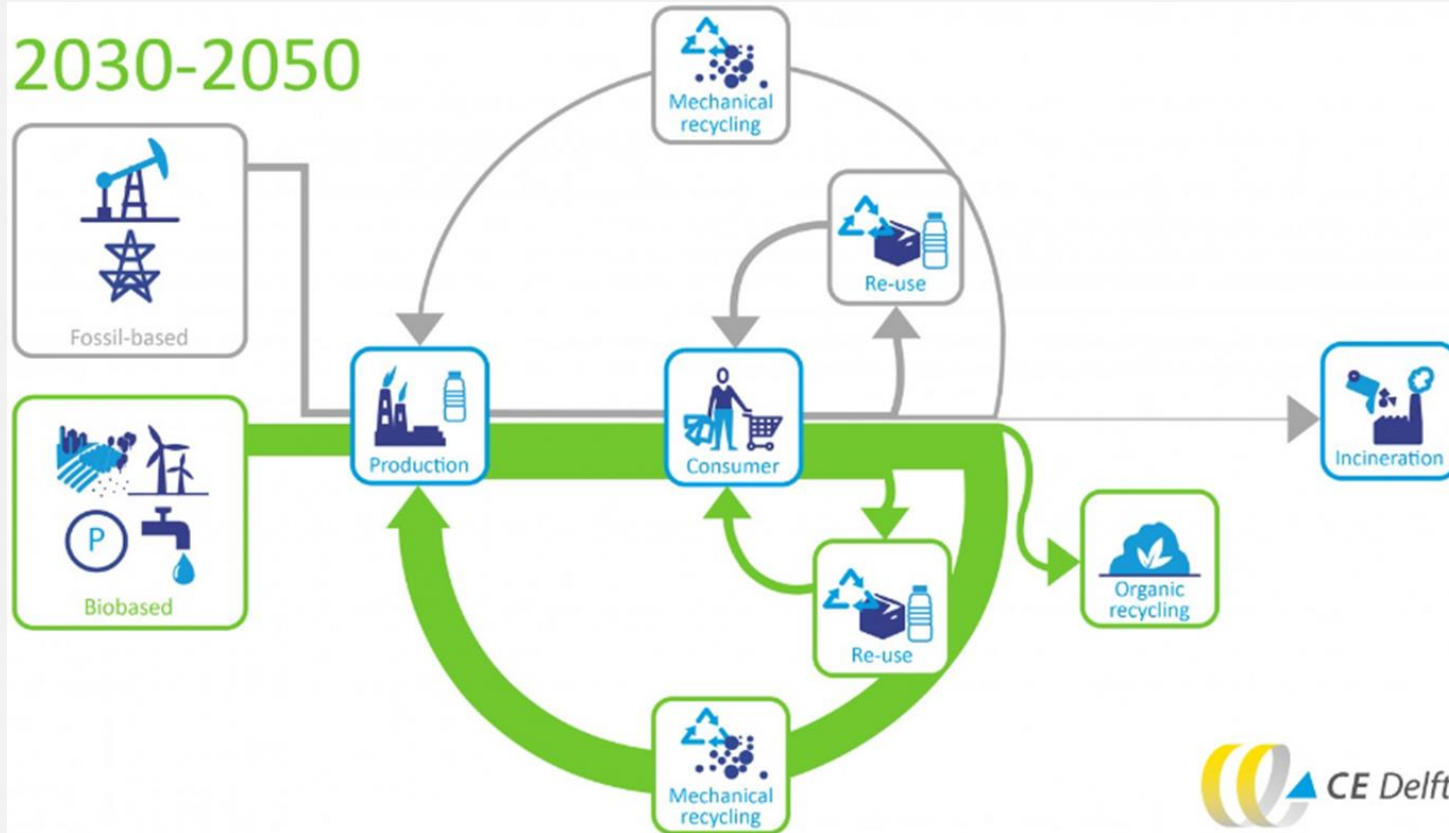

North

Together.
Smarter. **Sea**

Port

North Sea Port: de toegangspoort tot Europa

European
Commission

A EUROPEAN STRATEGY
FOR PLASTICS
IN A CIRCULAR ECONOMY

2030-2050

Bron: CE Delft, <https://www.ce.nl/publicaties/2021/biobased-plastics-in-a-circular-economy>

North Sea Port

Initiatieven in North Sea Port

- Haalbaarheidsstudie 'circular feedstock plant - 250,000 ton afvalplastic/jaar' als prioriteit binnen 'Roadmap towards a climate neutral industry in the Delta region (CE Delft, 2018)'
- PolyStyreneLoop recycling project (EU LIFE-project), klaar om demo-plant te ontwikkelen (ICL IP Terneuzen, 2018)
- Bio Base Europe Pilot Plant & Training Center
- Plasticity project